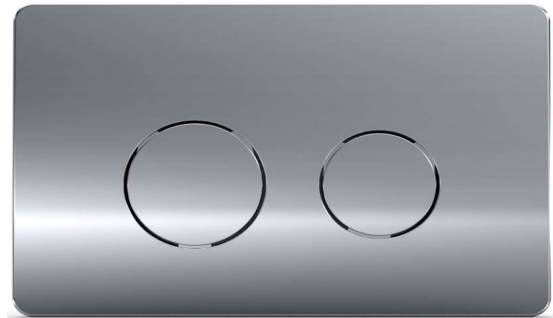

A GLOBAL FAMILY OF BRANDS

Flush Plate

Wisa Plate Circles

Product Data Sheet

SKU code: 8050499951

EAN code: 8711778229419

Installation method

- For installation on concealed flushing cisterns

Properties

- High quality plastic material
- Dual flush (large flush button / small flush button)
- Colour: Glossy chrome

Special features

- Easy installation and service
- For top or front actuation

Product contains

- Instruction manual
- Complete installation and fixing material

Dimension of the product

- Width 247 mm, height 160 mm

Information

- Quantity – packaging / pallet: 1 / 10 pcs
- Warranty: more information in General terms and conditions