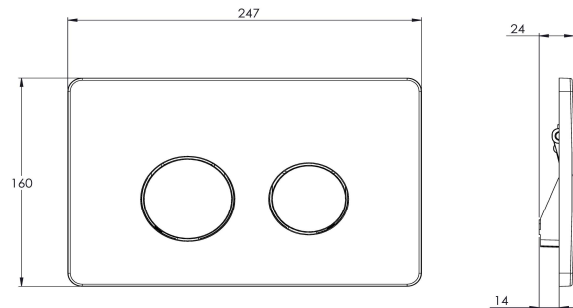

A GLOBAL FAMILY OF BRANDS

Flush Plate

Wisa Plate Circles

Product Data Sheet

SKU code: 8050499951

EAN code: 8711778229419

Installation method

- For installation on concealed flushing cisterns

Properties

- High quality plastic material
- Dual flush (large flush button / small flush button)
- Colour: Glossy chrome

Special features

- Easy installation and service
- For top or front actuation

Product contains

- Instruction manual
- Complete installation and fixing material

Dimension of the product

- Width 247 mm, height 160 mm

Information

- Quantity – packaging / pallet: 1 / 10 pcs
- Warranty: more information in General terms and conditions