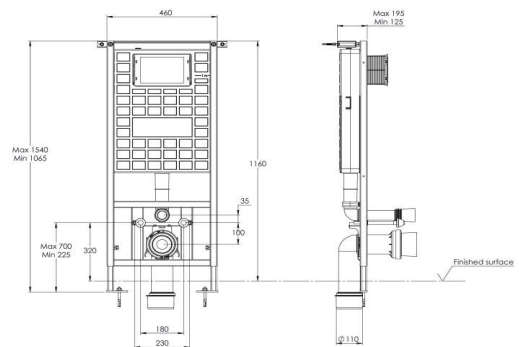

Properties

- Self-supporting, blue powder coated frame, square profile 30x30 mm, 500 mm wide
- 400 kg load tested frame
- Enables installation of wall hung WC pans with dimension of 180 mm or 230 mm
- Wall brackets included
- Adjustable supporting feet (0-475 mm)
- Pre-assembled concealed cistern, with front mechanical actuation
- Installed factory pre-set dual flush valve, large flush 6 L, small flush 3 L
- Concealed cistern is fully insulated against condensation
- Water supply connection possibility on the three positions
- Maintenance service work is possible without using any tools

Special features

- Quiet mechanical fill valve Fluidmaster 747 Series (Noise class 1 ISO 3822)
- Fill valve flow pressure 0,2 - 10 bar
- Depth adjustable drain elbow (+/-20 mm)

Product contains

- Concealed cistern is equipped with pre-installed stop valve
- Water supply connection G 1/2 with flexible hose
- PE-HD drain elbow \varnothing 90 / 90 mm with seal
- Eccentric PE-HD adapter \varnothing 90 / 110 mm with seal
- Installation manual
- Complete installation and fixing material

Dimension of the product

- Depth 125-195 mm, width 460 mm, height 1150 mm

Information

- Quantity – packaging / pallet: 1 / 20 pcs
- Warranty: more information in General terms and conditions

Available flush plates accessories has to be ordered separately