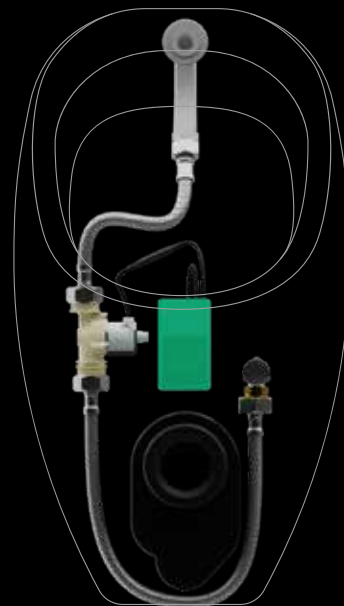

## Mini

No false flushes

Overflow prevention

Vandal proof

### Small size, big performance

IPEE Mini is a widely applicable solution to automatically flush urinals. The intelligent sensor detects through plastic and ceramic surfaces when the urinal is used and flushes based on this data. Because the sensor never gets in contact with the urine, the system is insensitive to wear and tear and requires almost no maintenance. IPEE Mini is glued inside the urinal and calibrates automatically on the ceramic or plastic surface. Installation is quick and easy. IPEE Mini is a complete system without hidden costs. The low total cost of ownership and the optimal ease of use make IPEE Mini the ideal solution for the installer, operator and end user.