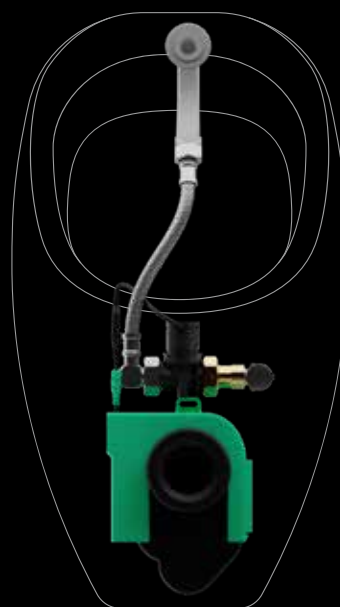

Driven by simplicity

IPEE Vortex is the best solution to automatically flush urinals. The intelligent sensor comes mounted on a dedicated trap and measures both the level of the water and the concentration of urine in it. It detects the usage flawlessly and will only flush after use. No more false flushes nor unnecessary waste of water! Because the sensor never comes in direct contact with the urine, the system is insensitive to wear and tear and requires no maintenance.

The IPEE flushing system is very easy to install. It works on ceramic, plastic and metal urinals with a rear water inlet and outlet.