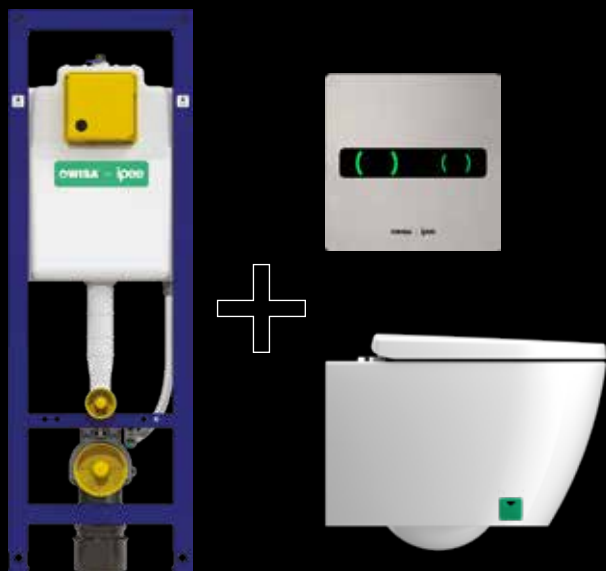

Toilet packs Plus T3

Dual flush 3L / 6L

Overflow prevention technology

No false flushes

The T3 Toilet pack consists of 2 sets: one for the structural work phase and one for the finishing phase

Contents rough installation set

(art.nr. 8050452734)

- Mounting frame

Contents finishing set (art.nr. 6055700233)

- Ceramic toilet with pre-mounted IPEE technology
- Duroplast softclose seat
- Stainless steel sensor plate
- 230V power supply

Ceramic

Series	Dome
Type	Standard sized toilet
Coating	Standard glazing
Flush type	Rimless
Specialties	With softclose toilet seat
Norms	EN 997, EN 33

Mounting frame

Flushing volume	3L / 6L
Height	1180 - 1380 mm
Width	380 mm
Depth	140 - 200 mm
Norms	EN 14055, NF D12-208

Technology

Sensor technology	IR + IPEE Spectre
Flushing volume	Dual flush
Sensor plate	Stainless steel
Manual override detection	Yes
Overflow prevention	Yes
Power	230V
Norms	EN 61000-6-3

Order number

WISA x IPEE XS toilet frame	8050452734
T3 Toilet Pack Plus	6055700233