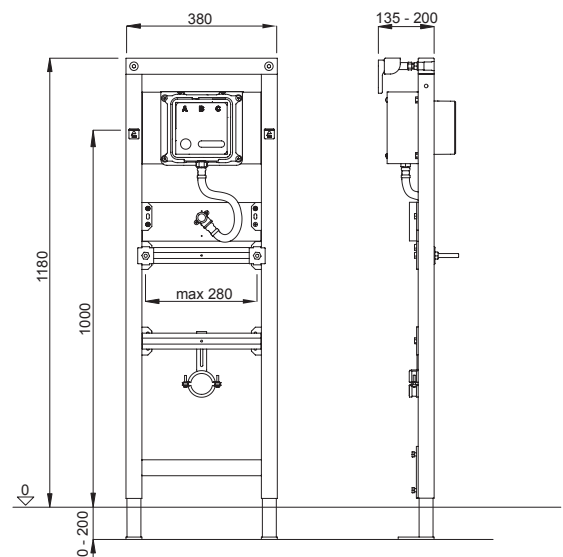

DUPLO UR 380 MECH.PL

Article number:
8050452777

EAN-Code:
8711778229860

In addition to concealed cisterns, we provide elements for various other applications that offer versatile solutions for different construction projects, whether they involve new buildings or renovations, whether in the private or public sector.

Our urinal elements ensure a reliable and efficient installation of the urinal, providing a range of features to meet various requirements.

INSTALLATION METHOD

Installation in prefabricated walls, pre-wall installation in dry walls, universal installation into solid walls

PROPERTIES

Supporting, blue powder coated urinal element, square profile 40x40 mm with pre-assembled in-wall mounted box

Pre-assembled, pre-shut-off solenoid valve and water connection

Pre-assembled wall brackets and adjustable feet (0-200 mm)

Height adjustable with wall disc and inlet fitting

Height adjustable and swiveling drain Ø 50 mm

SPECIAL FEATURES

Plastic raw construction protection and fixing material

Water connection G 1/2

Flushing pressure: 0,12-0,4 Mpa

Flush volume: consistent 3 ± 1 L

PRODUCT CONTAINS

Fastening rod M8 (distance dimension up to 285 mm)

Complete installation and fixing materials

PACKING

Pallet: 28 Pcs