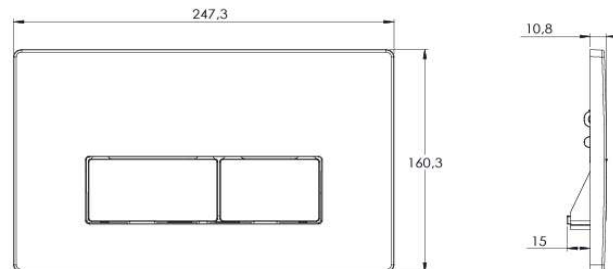

- Instruction manual
- Complete installation and fixing material

Dimension of the product

- Width 247 mm, height 160 mm

Information

- Quantity – packaging / pallet: 1 / 10 pcs
- Warranty: more information in General terms and conditions