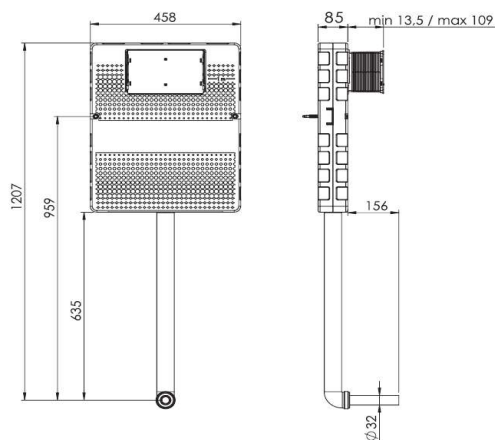

A GLOBAL FAMILY OF BRANDS

Concealed Cistern

Wisa WC UP Oriental MF

Product Data Sheet

SKU code: 8050452912

EAN code: 8711778229358

Installation method

- Installation in wet wall processing
- For installation behind an existing wall

Properties

- Self-supporting galvanized frame
- 400 kg load tested frame
- Enables installation of wall hung WC pans with dimension of 180 mm or 230 mm
- Wall brackets included
- Pre-assembled concealed cistern, with front mechanical actuation
- Installed factory pre-set dual flush valve, large flush 6 L, small flush 3 L
- Concealed cistern is fully insulated against condensation
- Water supply connection possibility on the three positions
- Maintenance service work is possible without using any tools

Special features

- Quiet mechanical fill valve Fluidmaster 747 Series (Noise class 1 ISO 3822)
- Fill valve flow pressure 0,2 - 10 bar
- Depth adjustable drain elbow (+/-20 mm)

Product contains

- Concealed cistern is equipped with pre-installed stop valve
- Water supply connection G 1/2 with flexible hose
- Installation manual
- Complete installation and fixing material

Dimension of the product

- Depth 90, width 458 mm, height 1470 mm

Information

- Quantity – packaging / pallet: 1 / 22 pcs
- Warranty: more information in General terms and conditions

Available flush plates accessories has to be ordered separately

www.fluidmaster.com, www.liv.si, www.sanitaer-schwab.com, www.wisa-sanitair.com