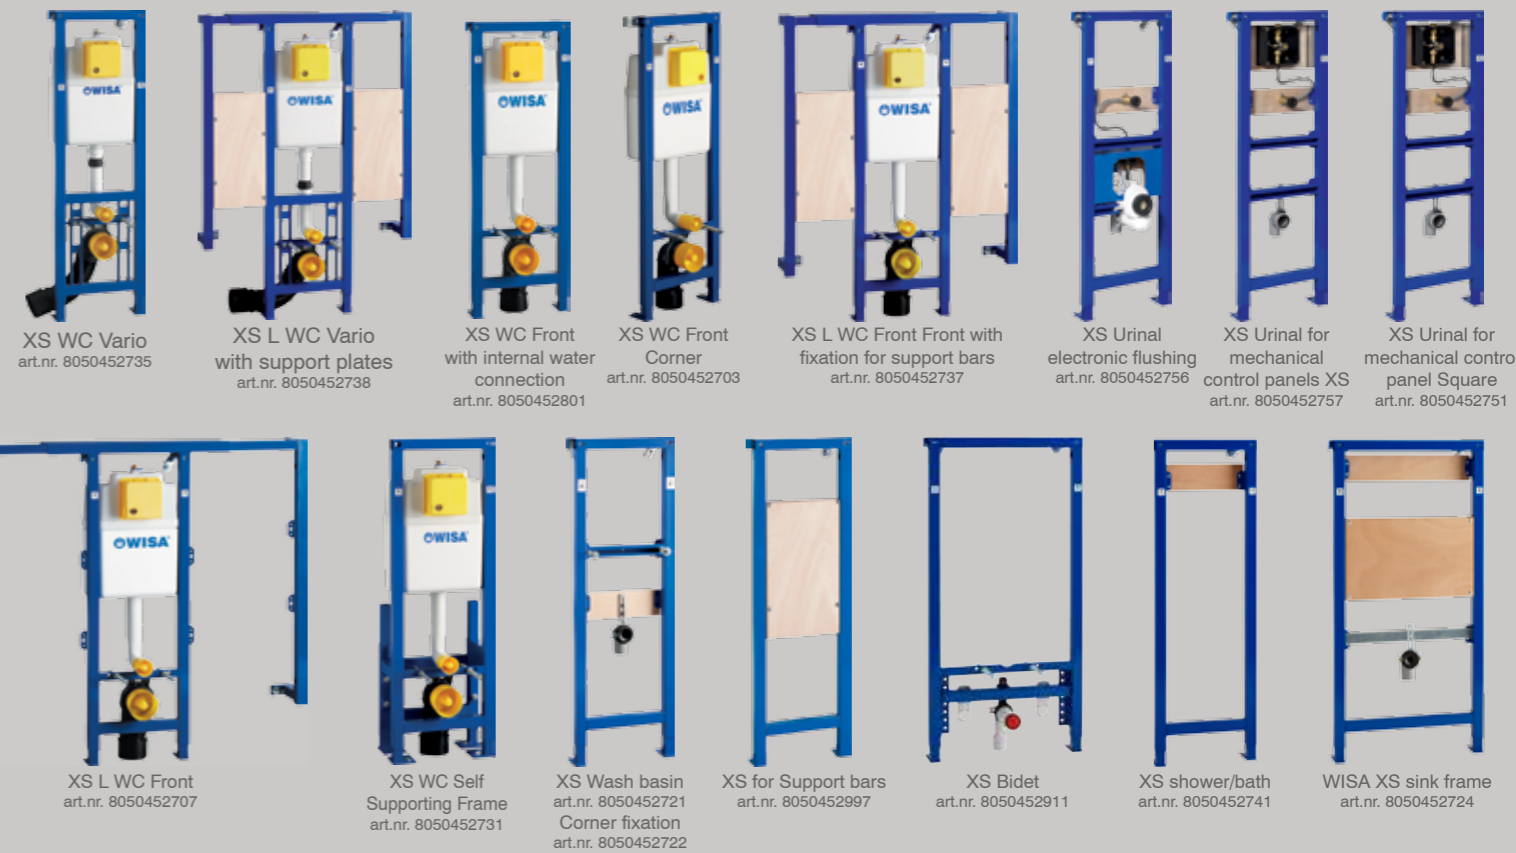

# WISA XS variant built-in frames

During development of the XS, WISA was assisted by an elaborate team of installers. The practical experience of these professionals show that aspects like easy installation, reliability, failure cost reduction, but also efficient processing and aesthetics are of big importance. This knowledge, combined with WISA's yearlong experience in flushing technology, was the basis for the development of XS, and every other system in the XS series. Besides toilet systems WISA XS also supplies systems for urinal, wash basin and support bars.

Including separate drilling template.

Narrow frame of only 38 cm wide which makes it possible to easily position it into a corner.

All XS concealed cisterns come with a sound insulation kit.

Fully insulated against condensation.

The universal hydraulic float valve fills every cistern in no time and at a very low noise level.

The rim in the flush pipe prevents the rubber seal from moving during installation of the toilet bowl.

The yellow masonry aid covers protect the system from dirt during installation.

WISA XS concealed cisterns are suitable to connect to plastic piping systems.

WISA XS concealed cisterns come with a pre-installed water connection.

Every XS concealed cistern is supplied with a PE discharge elbow (Ø 90 mm) and PE off set reducer (Ø 90x110) for easy drainage.