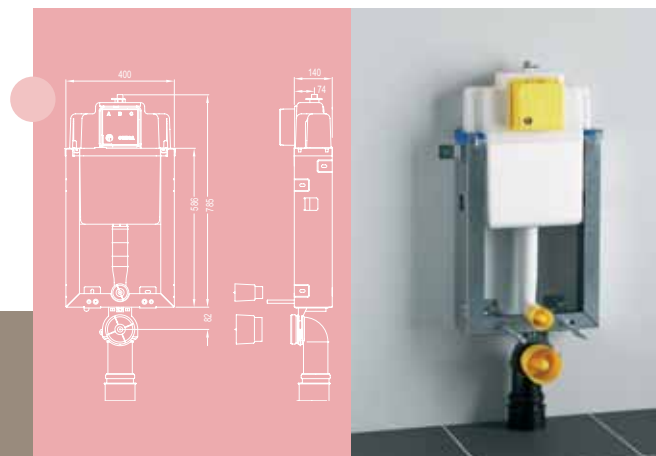

WISA Mont XS WC cistern.

WISA Mont XS is a perfect solution for a built-in situation, where no frame is required. Suitable for both dual flush and flush interruption, the system can be finished with one of the control panels in the WISA XS range.