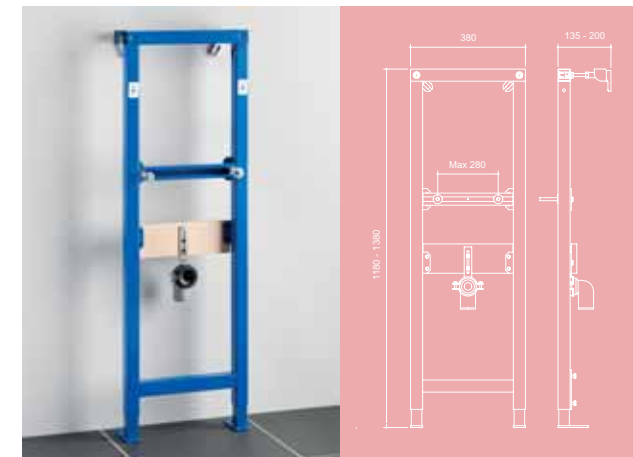

WISA Excellent XS WC frame self-supporting.

This very rigid element allows installation of a wall hung toilet everywhere where there is no solid wall available. Tightly secured to the floor the frame can carry a weight up to 400 kg.

WISA Excellent XS WC frame Vario.

In situations where an individual adjustment of the height of a wall hung toilet is desired, this element is your solution. The XS Vario can be adjusted to anybody's individual wishes, even after finishing the wall. The special flexible discharge elbow is included.

WISA Excellent XS urinal frame.

This element can be fitted with either an electronic pressure valve, or a non-touch siphon controlled flush valve. The non-touch siphon principle makes this system very hygienic and extremely water efficient.

WISA Excellent XS support frame.

This support element allows a robust fixation of support bars or urinal separation panels to the wall.

WISA Excellent XS wash basin frame.

This element promises a quick and sturdy installation of a wash basin. And because of the adjustable profiles the frame is suitable for nearly all types of basins. The element is fitted with a fixation plate for wall mounted tap ware and a trap elbow.