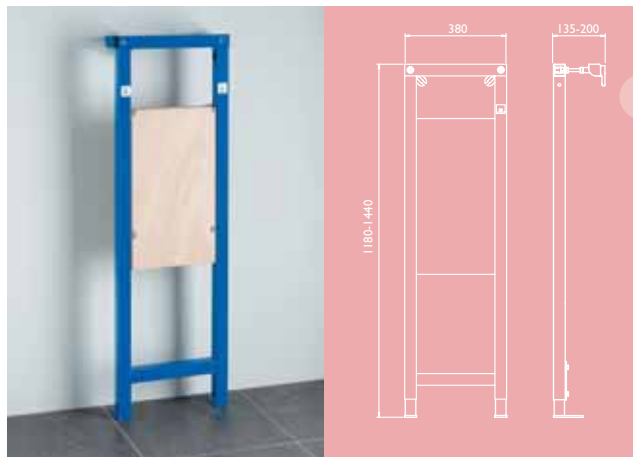

WISA Excellent XS WC frame corner.

By using the extra small XS WC element you can install the frame into a corner with a minimum depth of only 310 mm. The element will always fit because of the wall fixation that can vary anywhere between an angle from 30-90°.

WISA Excellent XS WC frame self-supporting.

This very rigid element allows installation of a wall hung toilet everywhere where there is no solid wall available. Tightly secured to the floor the frame can carry a weight up to 400 kg.

WISA Excellent XS WC frame Vario.

In situations where an individual adjustment of the height of a wall hung toilet is desired, this element is your solution. The XS Vario can be adjusted to anybody's individual wishes, even after finishing the wall. The special flexible discharge elbow is included.

WISA Excellent XS support frame.

This support element allows a robust fixation of support bars or urinal separation panels to the wall.

WISA Excellent XS wash basin frame.

This element promises a quick and sturdy installation of a wash basin. And because of the adjustable profiles the frame is suitable for nearly all types of basins. The element is fitted with a fixation plate for wall mounted tap ware and a trap elbow.