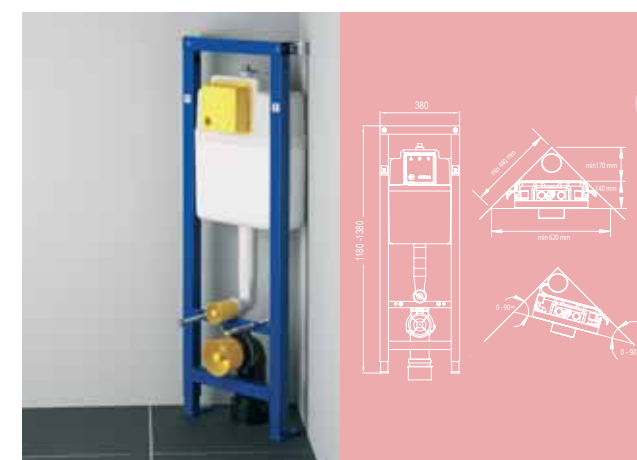

WISA Excellent XS WC frame corner.

By using the extra small XS WC element you can install the frame into a corner with a minimum depth of only 310 mm. The element will always fit because of the wall fixation that can vary anywhere between an angle from 30-90°.