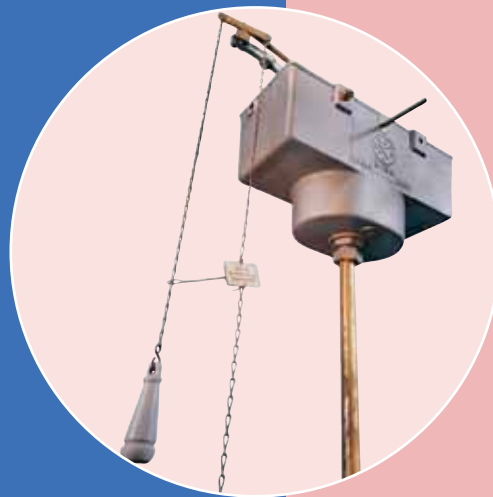

Mark Grosfeld
General Manager WISA

Cover: Control panel Delos, wall hung toilet Sydney and softclose toilet seat Venus.
This brochure has been compiled with utmost care, however WISA does reserve the right to change the product design and/or colours as depicted in this brochure.

Urinal separation panel.

This finely designed urinal separation panel provides personal privacy. The panel is constructed with a metal interior and is fixed to the wall with a robust hidden fixation. The synthetic surface is smooth and therefore easy to clean.