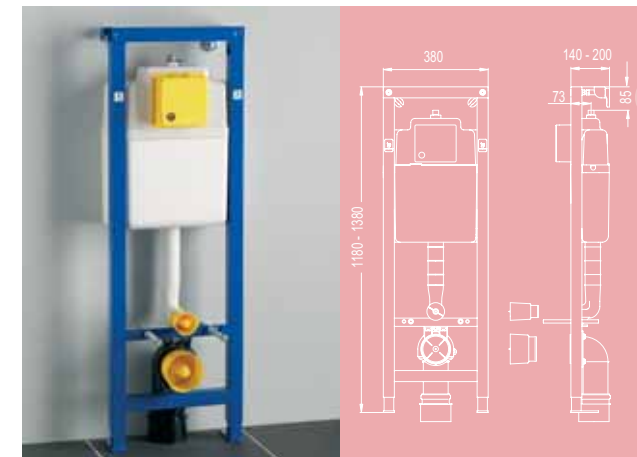

WISA Excellent XS WC frame.

Installation of your built-in frame has never been easier than by using this pre-assembled element. It is only 38 cm wide and adjustable in height and depth. Suitable for both dual flush and flush interruption, the system can be finished with one of the control panels in the WISA XS range. The element is also available with 1/2" or Euro cone internal water connection.

Quick installation with pre-assembled wall and floor fixations.

Easy change of the flush volume, without removing the flush valve.

Special stepless corner fixation set for fixation anywhere from 30-90°.