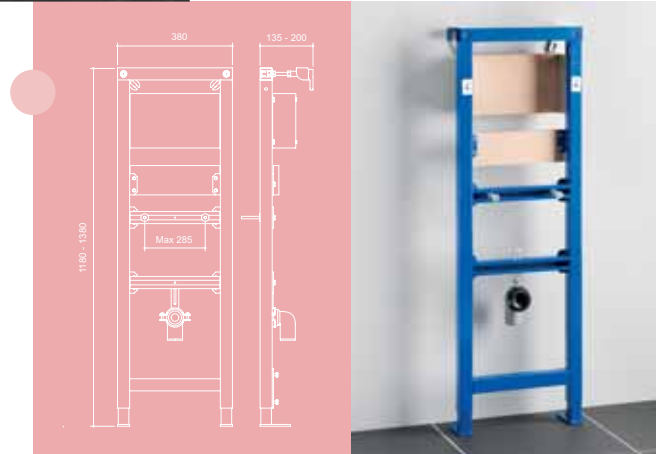

WISA Excellent XS WC frame corner.

By using the extra small XS WC element you can install the frame into a corner with a minimum depth of only 310 mm. The element will always fit because of the wall fixation that can vary anywhere between an angle from 30-90°.

WISA Excellent XS WC frame self-supporting.

This very rigid element allows installation of a wall hung toilet everywhere where there is no solid wall available. Tightly secured to the floor the frame can carry a weight up to 400 kg.

WISA Excellent XS WC frame Vario.

In situations where an individual adjustment of the height of a wall hung toilet is desired, this element is your solution. The XS Vario can be adjusted to anybody's individual wishes, even after finishing the wall. The special flexible discharge elbow is included.

WISA Excellent XS support frame.

This support element allows a robust fixation of support bars or urinal separation panels to the wall.

WISA Excellent XS wash basin frame.

This element promises a quick and sturdy installation of a wash basin. And because of the adjustable profiles the frame is suitable for nearly all types of basins. The element is fitted with a fixation plate for wall mounted tap ware and a trap elbow.