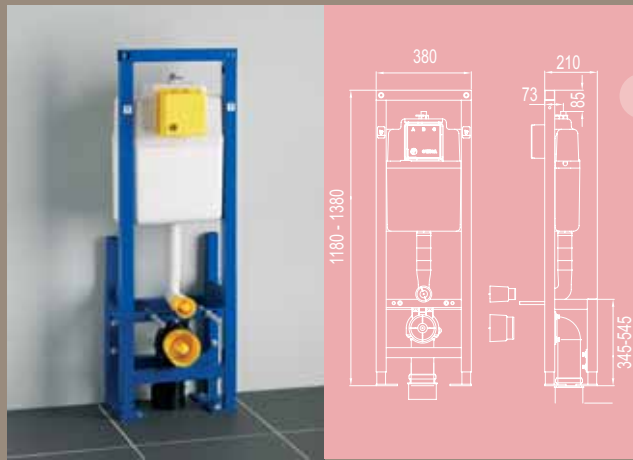

Quick installation with pre-assembled wall and floor fixations.

Easy change of the flush volume, without removing the flush valve.

Special stepless corner fixation set for fixation anywhere from 30-90°.

Displacement of the connection rubber inside the flush pipe is history, because of its tight and smart fit.

The easy to use masonry aid will protect the cistern from building debris.

Easily change the position of the water supply from left, right or back with one simple action.

All systems are equipped with an extra long discharge elbow and a straight pipe.

Flexibility in flush volume: 3/6 litre dual flush or 6/7,5 litre flush interruption.

Feet are adjustable in height and when reversed 90°, they allow installation in a metal stud structure

WISA Excellent XS WC frame corner.

By using the extra small XS WC element you can install the frame into a corner with a minimum depth of only 310 mm. The element will always fit because of the wall fixation that can vary anywhere between an angle from 30-90°.