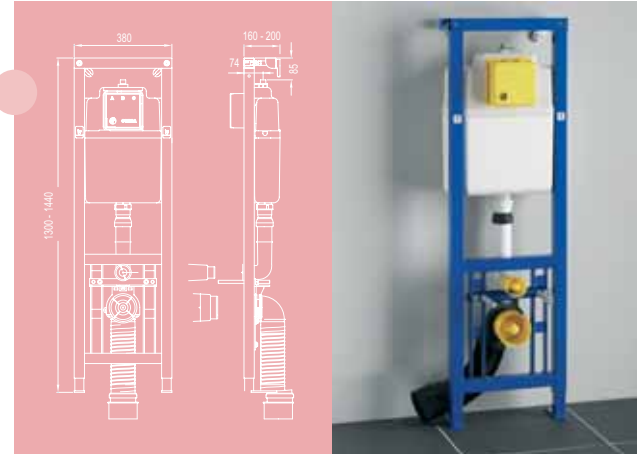

Displacement of the connection rubber inside the flush pipe is history, because of its tight and smart fit.

The easy to use masonry aid will protect the cistern from building debris.

Easily change the position of the water supply from left, right or back with one simple action.

WISA Excellent XS WC frame corner.

By using the extra small XS WC element you can install the frame into a corner with a minimum depth of only 310 mm. The element will always fit because of the wall fixation that can vary anywhere between an angle from 30-90°.

WISA Excellent XS WC frame self-supporting.

This very rigid element allows installation of a wall hung toilet everywhere where there is no solid wall available. Tightly secured to the floor the frame can carry a weight up to 400 kg.

WISA Excellent XS WC frame Vario.

In situations where an individual adjustment of the height of a wall hung toilet is desired, this element is your solution. The XS Vario can be adjusted to anybody's individual wishes, even after finishing the wall. The special flexible discharge elbow is included.