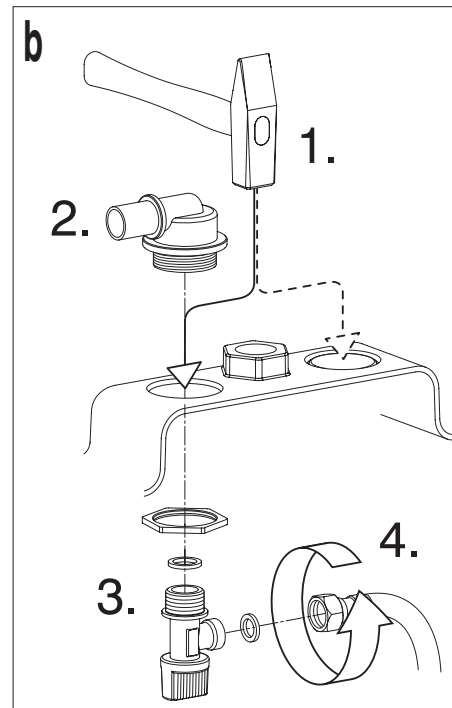

WISA XS WC VARIO

WWW.WISA-SANITAIR.COM

FOR UK: BEFORE INSTALL CHECK IRN R001, R160, R280 and R390.
SEE WWW.WRAS.CO.UK/DIRECTORY - LISTING NUMBER: 0706052

5

6B

7

8

9