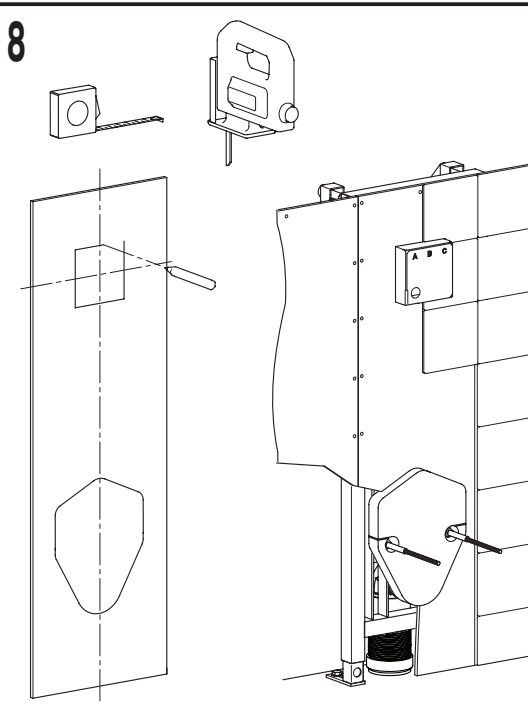

WISA XS WC VARIO

WWW.WISA-SANITAIR.COM

FOR UK: BEFORE INSTALL CHECK IRN R001, R160, R280 and R390.
SEE WWW.WRAS.CO.UK/DIRECTORY - LISTING NUMBER: 0706052

5

6B

7

8

9