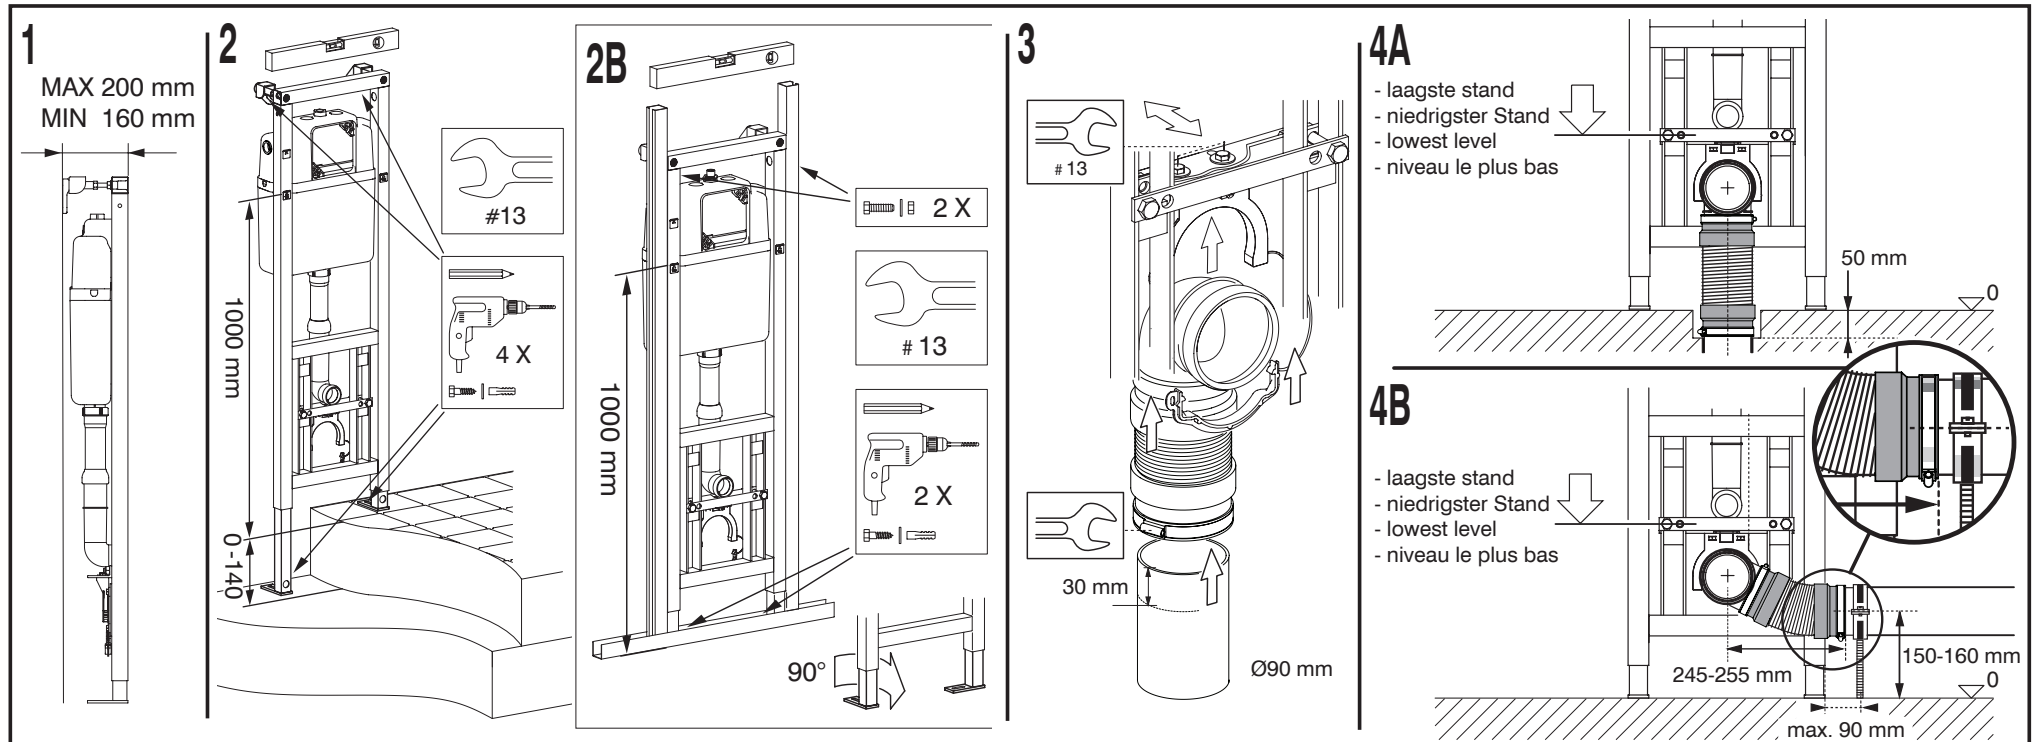

WISA XS WC VARIO

WWW.WISA-SANITAIR.COM

FOR UK: BEFORE INSTALL CHECK IRN R001, R160, R280 and R390.
SEE WWW.WRAS.CO.UK/DIRECTORY - LISTING NUMBER: 0706052

5

6B

7

8

9