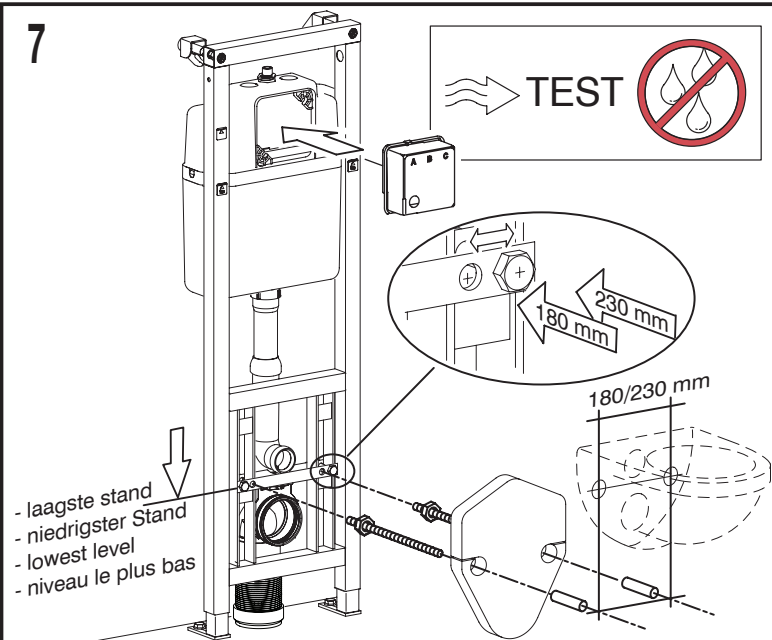

WISA XS WC VARIO

WWW.WISA-SANITAIR.COM

FOR UK: BEFORE INSTALL CHECK IRN R001, R160, R280 and R390.
SEE WWW.WRAS.CO.UK/DIRECTORY - LISTING NUMBER: 0706052

5

6B

7

8

9