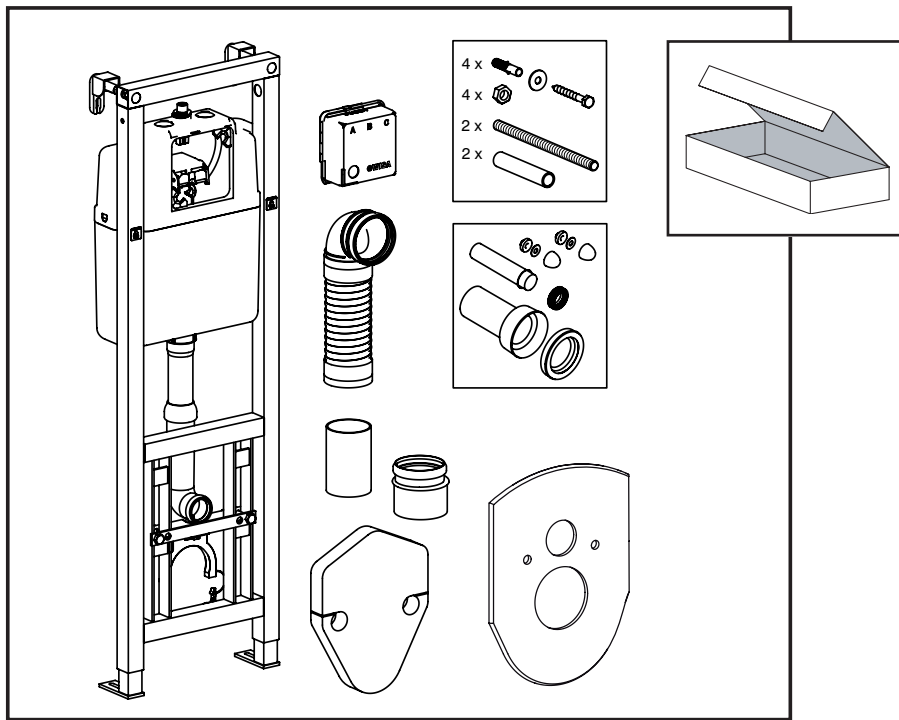

WISA XS WC VARIO

WWW.WISA-SANITAIR.COM

FOR UK: BEFORE INSTALL CHECK IRN R001, R160, R280 and R390.
SEE WWW.WRAS.CO.UK/DIRECTORY - LISTING NUMBER: 0706052

5

6B

7

8

9