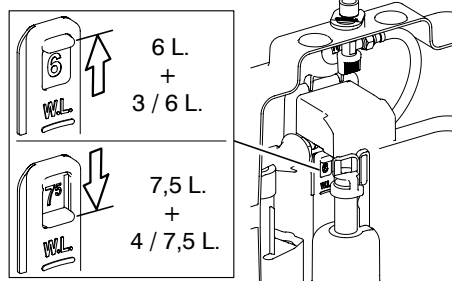

WISA XS WC VARIO

WWW.WISA-SANITAIR.COM

FOR UK: BEFORE INSTALL CHECK IRN R001, R160, R280 and R390.
SEE WWW.WRAS.CO.UK/DIRECTORY - LISTING NUMBER: 0706052

5

6B

7

8

9