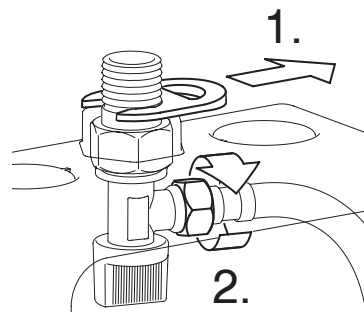

WISA XS WC VARIO

WWW.WISA-SANITAIR.COM

FOR UK: BEFORE INSTALL CHECK IRN R001, R160, R280 and R390.
SEE WWW.WRAS.CO.UK/DIRECTORY - LISTING NUMBER: 0706052

5

6B

7

8

9