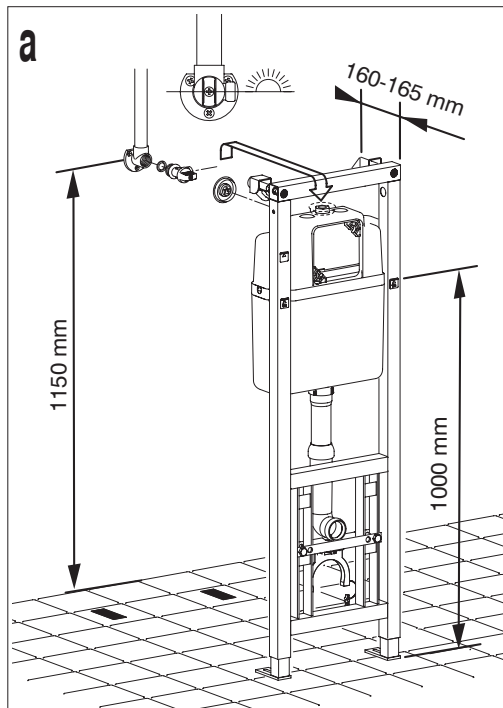

WISA XS WC VARIO

WWW.WISA-SANITAIR.COM

FOR UK: BEFORE INSTALL CHECK IRN R001, R160, R280 and R390.
SEE WWW.WRAS.CO.UK/DIRECTORY - LISTING NUMBER: 0706052

5

6B

7

8

9