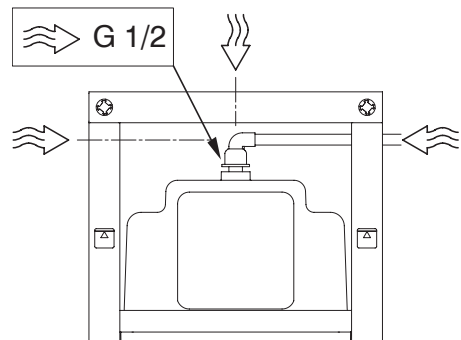

WISA XS WC VARIO

WWW.WISA-SANITAIR.COM

FOR UK: BEFORE INSTALL CHECK IRN R001, R160, R280 and R390.
SEE WWW.WRAS.CO.UK/DIRECTORY - LISTING NUMBER: 0706052

5

6B

7

8

9